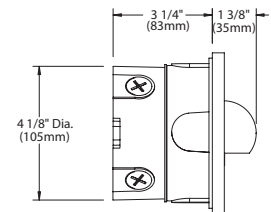

Junction Box with Aim & Lock Optics