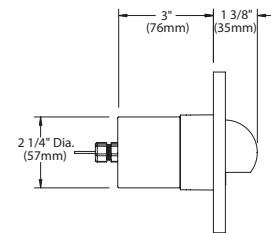

STEP STAR™ **SS** 8 WATT

Step Star™ is a unique concept in step, path and low-level area lighting. Its unique faceplate and adjustable optical design allows for mounting heights well below any visual glare angles. Two distinct cutoff angles give the lighting designer a choice of long or short lighting throws. Available for junction box installation with new construction and in core drill for mounting into existing architecture. **Keyword SS**

Shown in Clear Anodized Powder (CAP) finish

Junction Box with Aim & Lock Optics

Core Drill